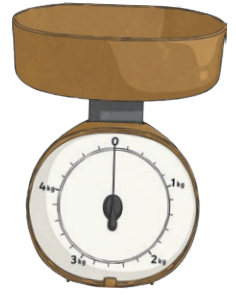

Matching Measurements:

g to kg

Can you match the equal measurements?

400g

5kg

5000g

7.25kg

1500g

1.5kg

2500g

0.175kg

7250g

0.4kg

25g

6.4kg

6400g

0.025kg

175g

2.5kg

Matching Measurements: g to kg

Answers